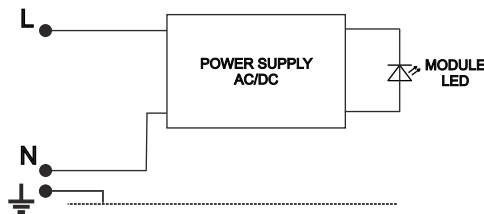

ELECTRICAL DIAGRAM:

1. Module LED

Type	Light-prod. element	Luminous flux [lm]		Weight [kg]	Pn [W]	Luminary dimensions	
		3000K	4000K				
39L-22W	NZL22(Cree)	2450	2725	8,5	22		
39L-33W	NZL33(Cree)	3777	4062	8,5	33		
39L-38W	NZL38(Cree)	4227	4546	8,5	38		
						Wind area $A = 0,11\text{m}^2$	H/D 570/350

WARNING !! The weight of the unit may slightly differ for individual production batches.