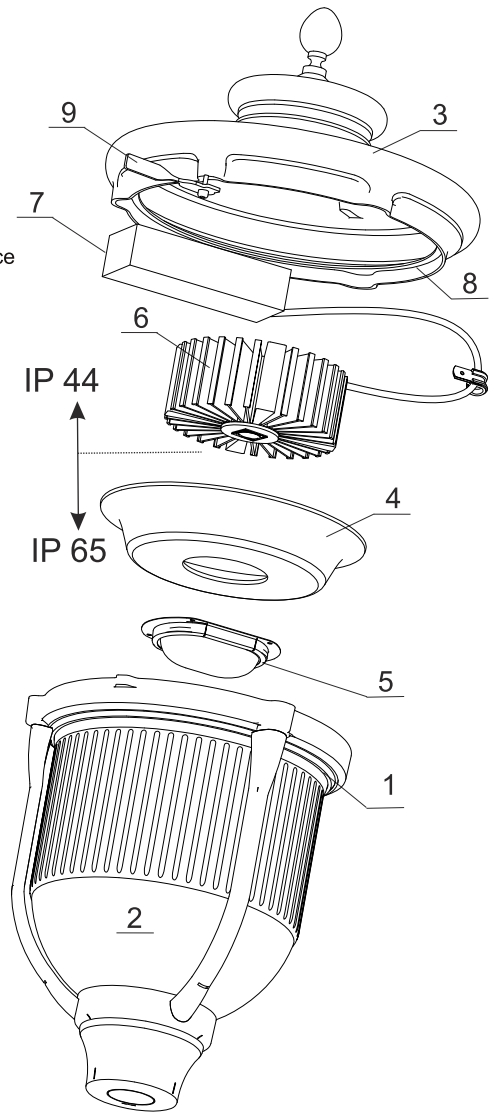

### Construcion:

The unit consists of a metal basket (1) holding a shade (2). A disk (4) separating electrical compartment from lighting compartment is attached to a luminary basket (1) on the top. A LED light source radiator (6) is mounted to the disk (4). LED module is mounted to the radiator (6) and tightly closed with a lens (5). Module is powered with a voltage power supply (7). The luminary cover (4) is mounted to the luminary body (1) with a hinge and closed with a screw (9) so no additional tools are necessary. The luminary is sealed with a gasket (8).

### Mounting instruction:

- \*)- Put the shade (2) into the basket (1)
- \*)- Screw the radiator (6) to mount an LED light source to the disk (4)
  - Connect the electrical cables according to the markings
- \*)- Screw tightly disk (4) to the luminary basket (1)
  - Close the cover (3) with the screw (9) using hand.
  - Luminary is mounted to the lantern depending on the pole construction - either hanging on M20 thread or mounted on the top of the pole on  $\varnothing 45\text{-}\varnothing 90$  diameter.

### TECHNICAL DATA:

Photometry (polar plot)

Power: ~230/50Hz

Protection class: I

IP44 - electrical part

IP65 - optical part

### ELECTRICAL DIAGRAM:

1. Module LED

Type	Light-prod. element	Luminous flux [lm]		Weight [kg]	Pn [W]	Luminary dimensions	
		3000K	4000K				
39L-22W	NZL22(Cree)	2450	2725	8,5	22		
39L-33W	NZL33(Cree)	3777	4062	8,5	33		
39L-38W	NZL38(Cree)	4227	4546	8,5	38		
						Wind area $A = 0,11\text{m}^2$	H/D 570/350