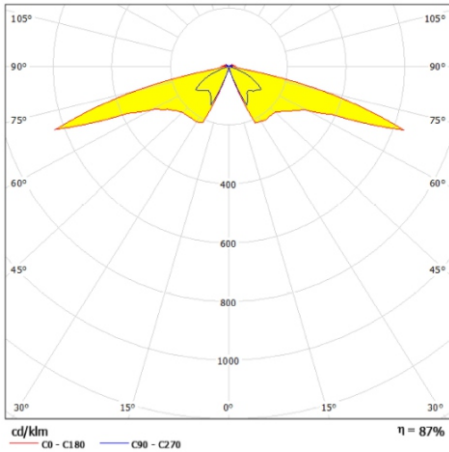

### TECHNICAL DATA:

Photometry (polar plot)

Power: ~230/50Hz

Protection class: I

IP44 - electrical part

IP65 - optical part

### ELECTRICAL DIAGRAM:

1. Module LED

Type	Light-prod. element	Luminous flux [lm]		Weight [kg]	Pn [W]	Luminary dimensions	
		3000K	4000K				
39L-22W	NZL22(Cree)	2450	2725	8,5	22		
39L-33W	NZL33(Cree)	3777	4062	8,5	33		
39L-38W	NZL38(Cree)	4227	4546	8,5	38		
						Wind area $A = 0,11\text{m}^2$	H/D 570/350